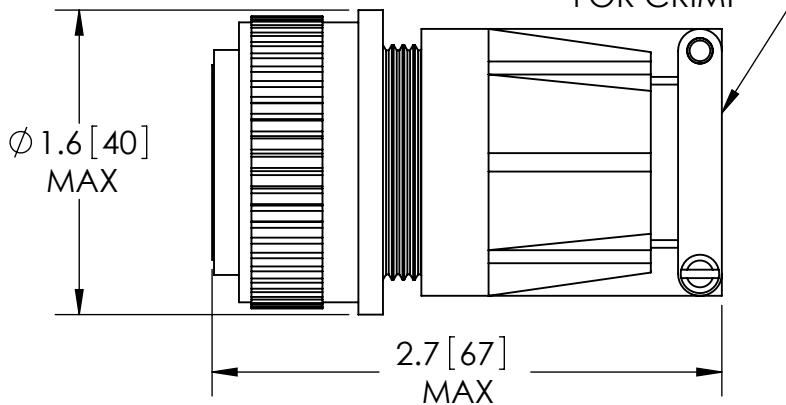

SILVER PLATED  
SIZE 8 CRIMP CONTACTS

RATINGS	
VOLTAGE:	1250 V DC
CURRENT @ TEMPERATURE:	69 AMPS
PRESSURE:	600 PSIG @ 20°C
TEMPERATURE WITHOUT PLUG:	-269°C TO 450°C
TEMPERATURE WITH PLUG:	-55°C TO 125°C

-AMPHENOL AMPHE-POWER® SERIES STRAIGHT AIR SIDE PLUG INCLUDED.  
FOR INSTALLATION INSTRUCTIONS REFER TO AMPHENOL® PUBLICATION L-757.

[WWW.SOLIDSEALING.COM](http://WWW.SOLIDSEALING.COM)

PROPRIETARY AND CONFIDENTIAL

THIRD ANGLE PROJECTION

TITLE:

TWO PIN CONNECTOR

SOLID SEALING TECHNOLOGY, INC.

REV.	APP'D	DATE	SCALE 1:1	DIMENSIONS IN INCHES [mm]	DRAWN	JS	6/18/2009
A5	JF	09/12/2019	MPCL0281-11		ENG APPR.	MH	07/01/2009

PART NO. KT20513 REV. A