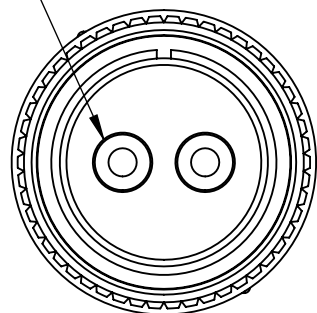

SILVER PLATED  
SIZE 8 CRIMP CONTACTS

RATINGS	
VOLTAGE:	1250 V DC
CURRENT @ TEMPERATURE:	69 AMPS
PRESSURE:	600 PSIG @ 20°C
TEMPERATURE WITHOUT PLUG:	-269°C TO 450°C
TEMPERATURE WITH PLUG:	-55°C TO 125°C

-AMPHENOL AMPHE-POWER® SERIES STRAIGHT AIR SIDE PLUG INCLUDED.  
FOR INSTALLATION INSTRUCTIONS REFER TO AMPHENOL® PUBLICATION L-757.

[WWW.SOLIDSEALING.COM](http://WWW.SOLIDSEALING.COM)

PROPRIETARY AND CONFIDENTIAL

THIRD ANGLE PROJECTION

TITLE:

TWO PIN CONNECTOR

SOLID SEALING TECHNOLOGY, INC.

REV.	APP'D	DATE	SCALE 1:1	DIMENSIONS IN INCHES [mm]	DRAWN	JS	6/18/2009
A5	JF	09/12/2019	MPCL0281-11		ENG APPR.	MH	07/01/2009

PART NO. KT20513 REV. A